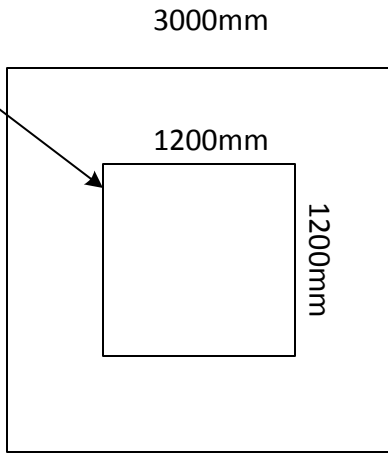

Tangential Thrusters

Top View

CubeSat Release Door

Bottom View

Axial Thrusters

Side View

Solar Panels

Side View (cutaway)

3000mm