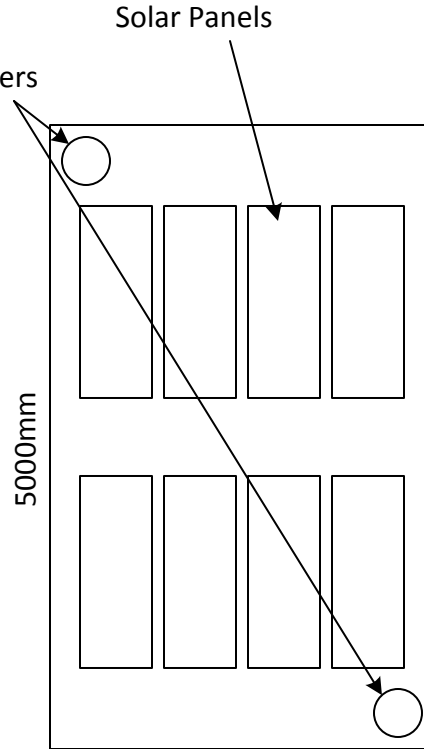

Tangential Thrusters

Top View

CubeSat Release Door

Bottom View

Axial Thrusters

Side View

Solar Panels

Side View (cutaway)

3000mm